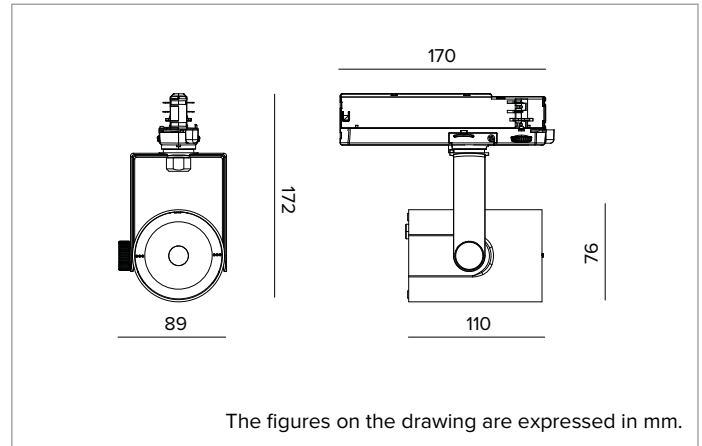

SOURCE

High efficiency Chip on Board LED Ra90. Ra97 on request.

Energy efficiency class: F

Nominal power: 9,3W

Nominal flux: 1024lm

Colour rendering index: 90

Rf: 90

Rg: 98

CCT nominal: 4000K

Lifetime (L80/B10): >50000h tq +25°C

ILLUMINOTECHNICAL CHARACTERISTICS

Optical grade PMMA TIR lens. Interchangeable lenses available as accessories (excluding the Narrow Spot optic).

Optic: LENS

Beam angles: NSP

Optical efficiency: 88%

Fixture flux: 900lm

Luminous efficacy: 84lm/W

Photobiological safety: Compliant with RG1 low risk group

MECHANICAL CHARACTERISTICS

Painted die-cast aluminium body. Black painted polycarbonate front ring. Adjustable from 0° to -90° on the vertical plane and 359° on the horizontal plane. Mechanical beam locking system on the vertical plane and friction beam locking system on the horizontal plane. The centre of gravity always remains in axis with the track regardless of the aiming.

Colour and finish: Plaster white

Dimensions: 75

Weight: 0.53Kg

Degree of protection: IP20

ELECTRICAL CHARACTERISTICS

ON-OFF electronic driver integrated into the track adapter.

Fixture Power: 11W

Power supply: 220-240Vac 50/60Hz

Insulation Class: CLASS 2

Type of driver / Control: ON-OFF

Driver included: YES

Class F: YES

Ambient temperature: 0°C / +25°C

INSTALLATION

Electrified track mounting. Optical accessories that can be installed with a support ring are available.

NOTES

110-277Vac version available on request.

WARRANTY

5 years.

WARNING

Luminaire designed for disposal/recycling at end-of-life. Replaceable (LED only) light source by a professional. Replaceable control gear by a professional.

Due to the technological evolution of the electronic components, the data provided may be updated, and as such, confirmation must be requested during the order process.

Luminous flux and power supply have +/-10% tolerances with respect to the indicated value. tq +25°C (CIE 121).

We reserve the right to make technical changes.

Targetti Sankey S.r.l.
Via Pratese, 164
50145 Firenze - Italy
Tel: +39 055 37911
targetti.com
targetti@targetti.com

CCIAA Firenze
Share Capital:
€ 500.000,00
VAT N. (IT):
01537660480
R.E.A: FI-275656

TARGETTI